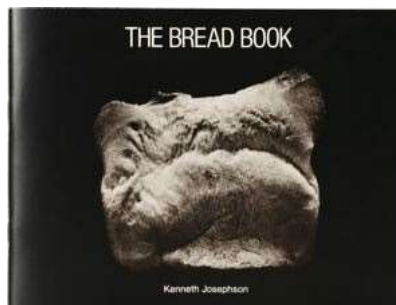

Kenneth Josephson

The Bread Book from Photographs from the School of the Art Institute of Chicago, 1975

1973

Offset lithography, 20 page book

5 3/4 x 7 1/2 in. (14.61 x 19.05 cm)

Museum purchase